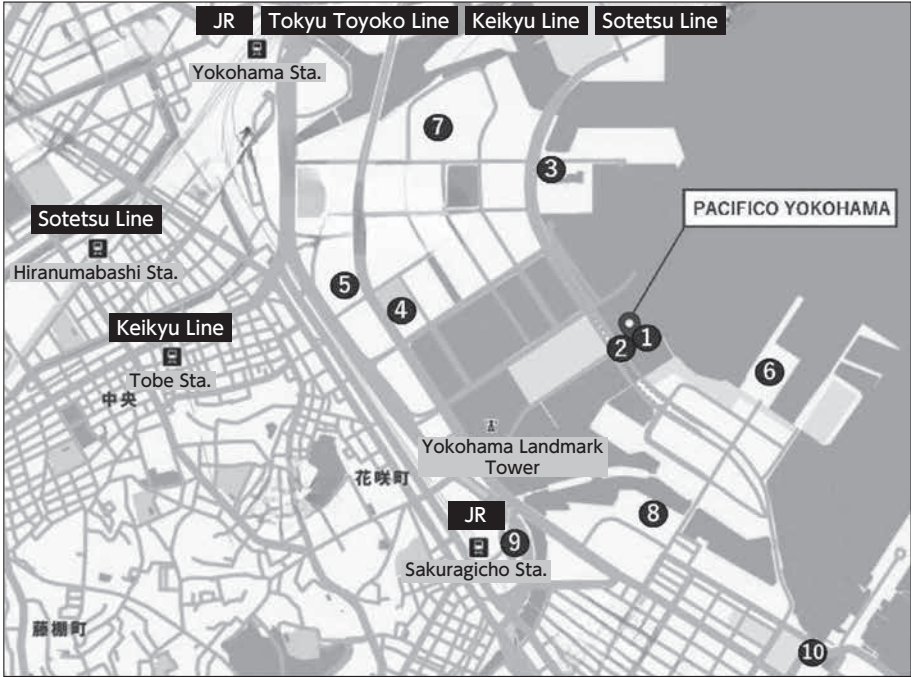

Hotel Map

Hotel	Distance to the venue	Hotel	Distance to the venue
① InterContinental Yokohama Grand by IHG	About 6 min. on foot	⑥ InterContinental Yokohama Pier 8 by IHG	About 11 min. on foot
② The Yokohama Bay Hotel Tokyu	About 3 min. on foot	⑦ Hilton Yokohama	About 12 min. on foot
③ The Kahala Hotel & Resort Yokohama	About 5min. on foot	⑧ APA Hotel & Resort Yokohama Bay Tower	About 13 min. on foot
④ Mitsui Garden Hotel Yokohama Minatomirai Premier	About 8 min. on foot	⑨ Yokohama Sakuragicho Washington Hotel	About 15 min. on foot
⑤ The Westin Yokohama	About 10 min. on foot	⑩ Citadines Harbour Front Yokohama	About 5 min. by taxi