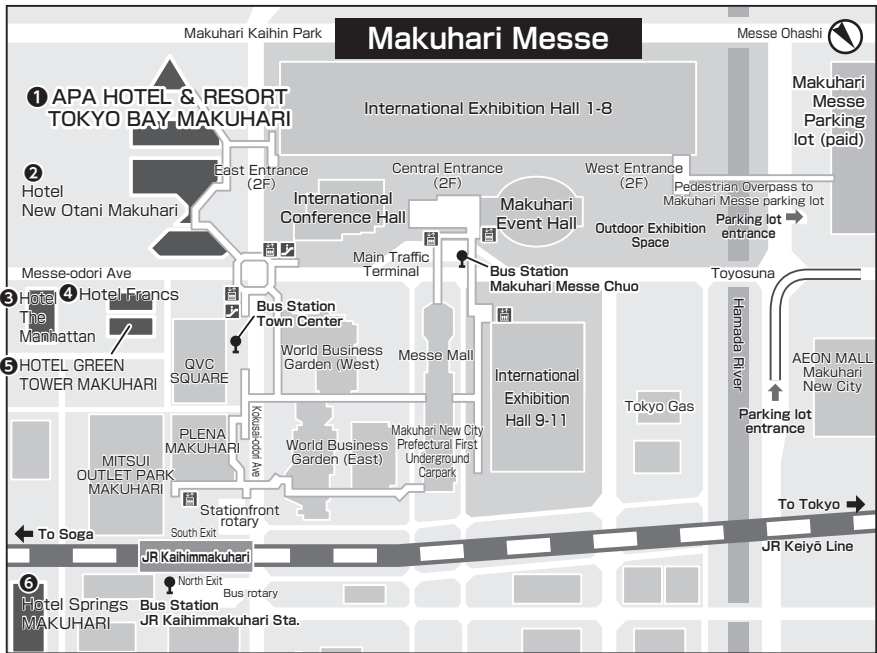

# Hotel Map

① APA Hotel & Resort Tokyo Bay Makuhari

② Hotel New Otani Makuhari

③ Hotel The Manhattan

④ Hotel Francs

⑤ Hotel Green Tower Makuhari

⑥ Hotel Springs Makuhari