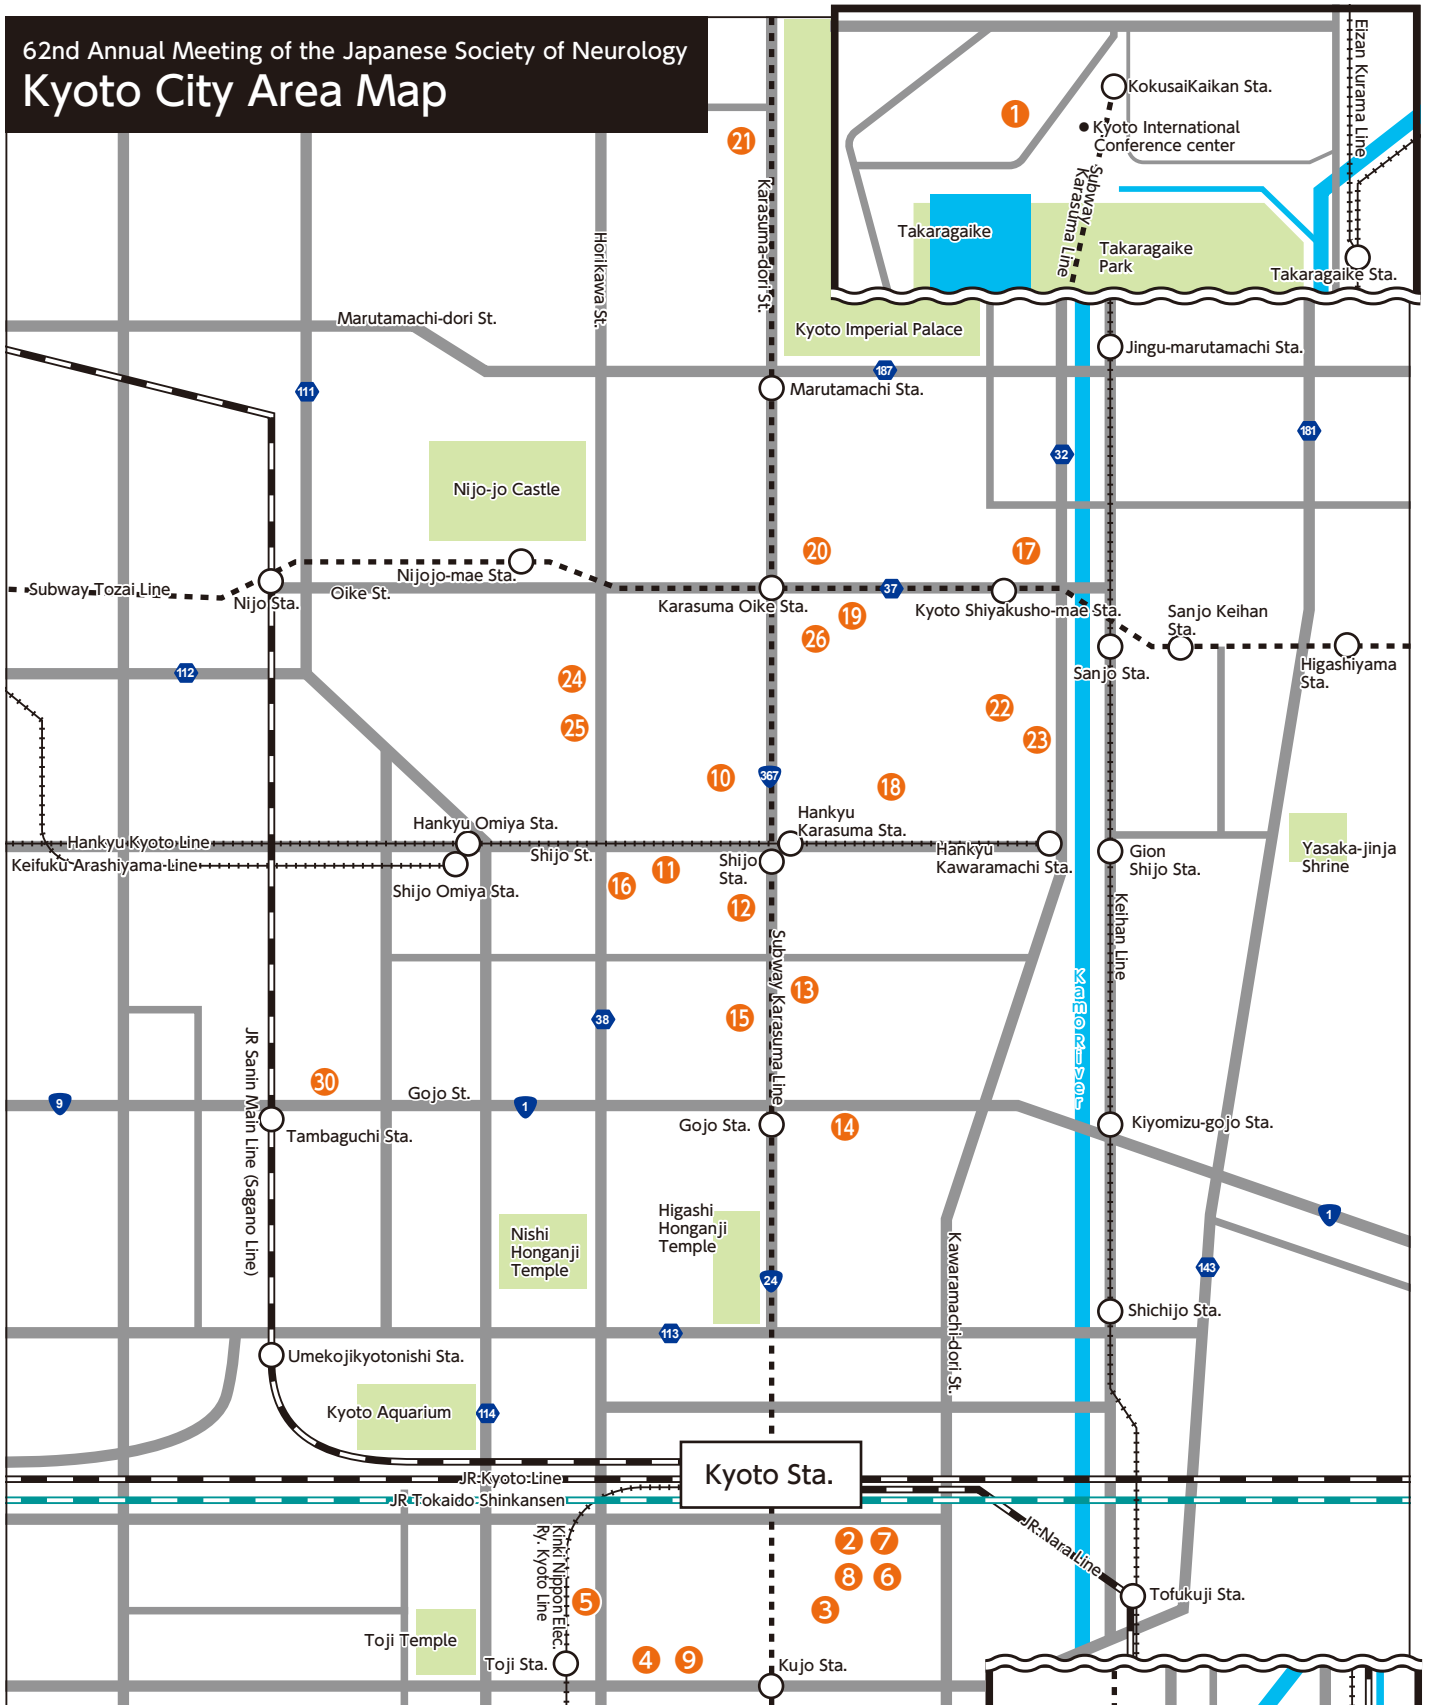

# 62nd Annual Meeting of the Japanese Society of Neurology Kyoto City Area Map

- 1 The Prince Kyoto Takaragaike
- 2 Hotel Keihan Kyoto Grande
- 3 Daiwa Roynet Hotel Kyoto Hachijoguchi
- 4 Green Rich Hotel Kyoto Eki Minami
- 5 Kyoto Plaza Hotel
- 6 Hotel Elcient Kyoto
- 7 Daiwa Roynet Hotel Kyoto terrace Hachijogishiguchi
- 8 Sotetsu Fresa Inn Kyoto-Hachijoguchi
- 9 Kyoto Dai-ichi Hotel
- 10 Via Inn Kyoto Shijomurumachi
- 11 Mitsui Garden Hotel Kyoto Shijo
- 12 Karasuma Kyoto Hotel
- 13 Daiwa Roynet Hotel Kyoto Shijo Karasuma
- 14 Vessel Hotel Campana Kyoto Gojo
- 15 Keio Prelia Hotel Kyoto Karasuma-Gojo

- 16 Urban Hotel Kyoto-Shijo Premium
- 17 Kyoto Hotel Okura
- 18 Hotel CO-OP IN Kyoto
- 19 Hotel Gimmond Kyoto
- 20 Hearton Hotel Kyoto
- 21 Kyoto Garden Palace
- 22 Hotel Gracery Kyoto Sanjo
- 23 UNIZO INN Kyoto Kawaramachi Shijo
- 24 The Hedistar Hotel Kyoto Nijo
- 25 The Celeceton Kyoto Horikawa Sanjo
- 26 Ace Hotel Kyoto
- 27 Urban Hotel Kyoto
- 28 Ariston Hotel Kyoto Jujo
- 29 Kyoto Ubell Hotel
- 30 S-PERIA HOTEL Kyoto