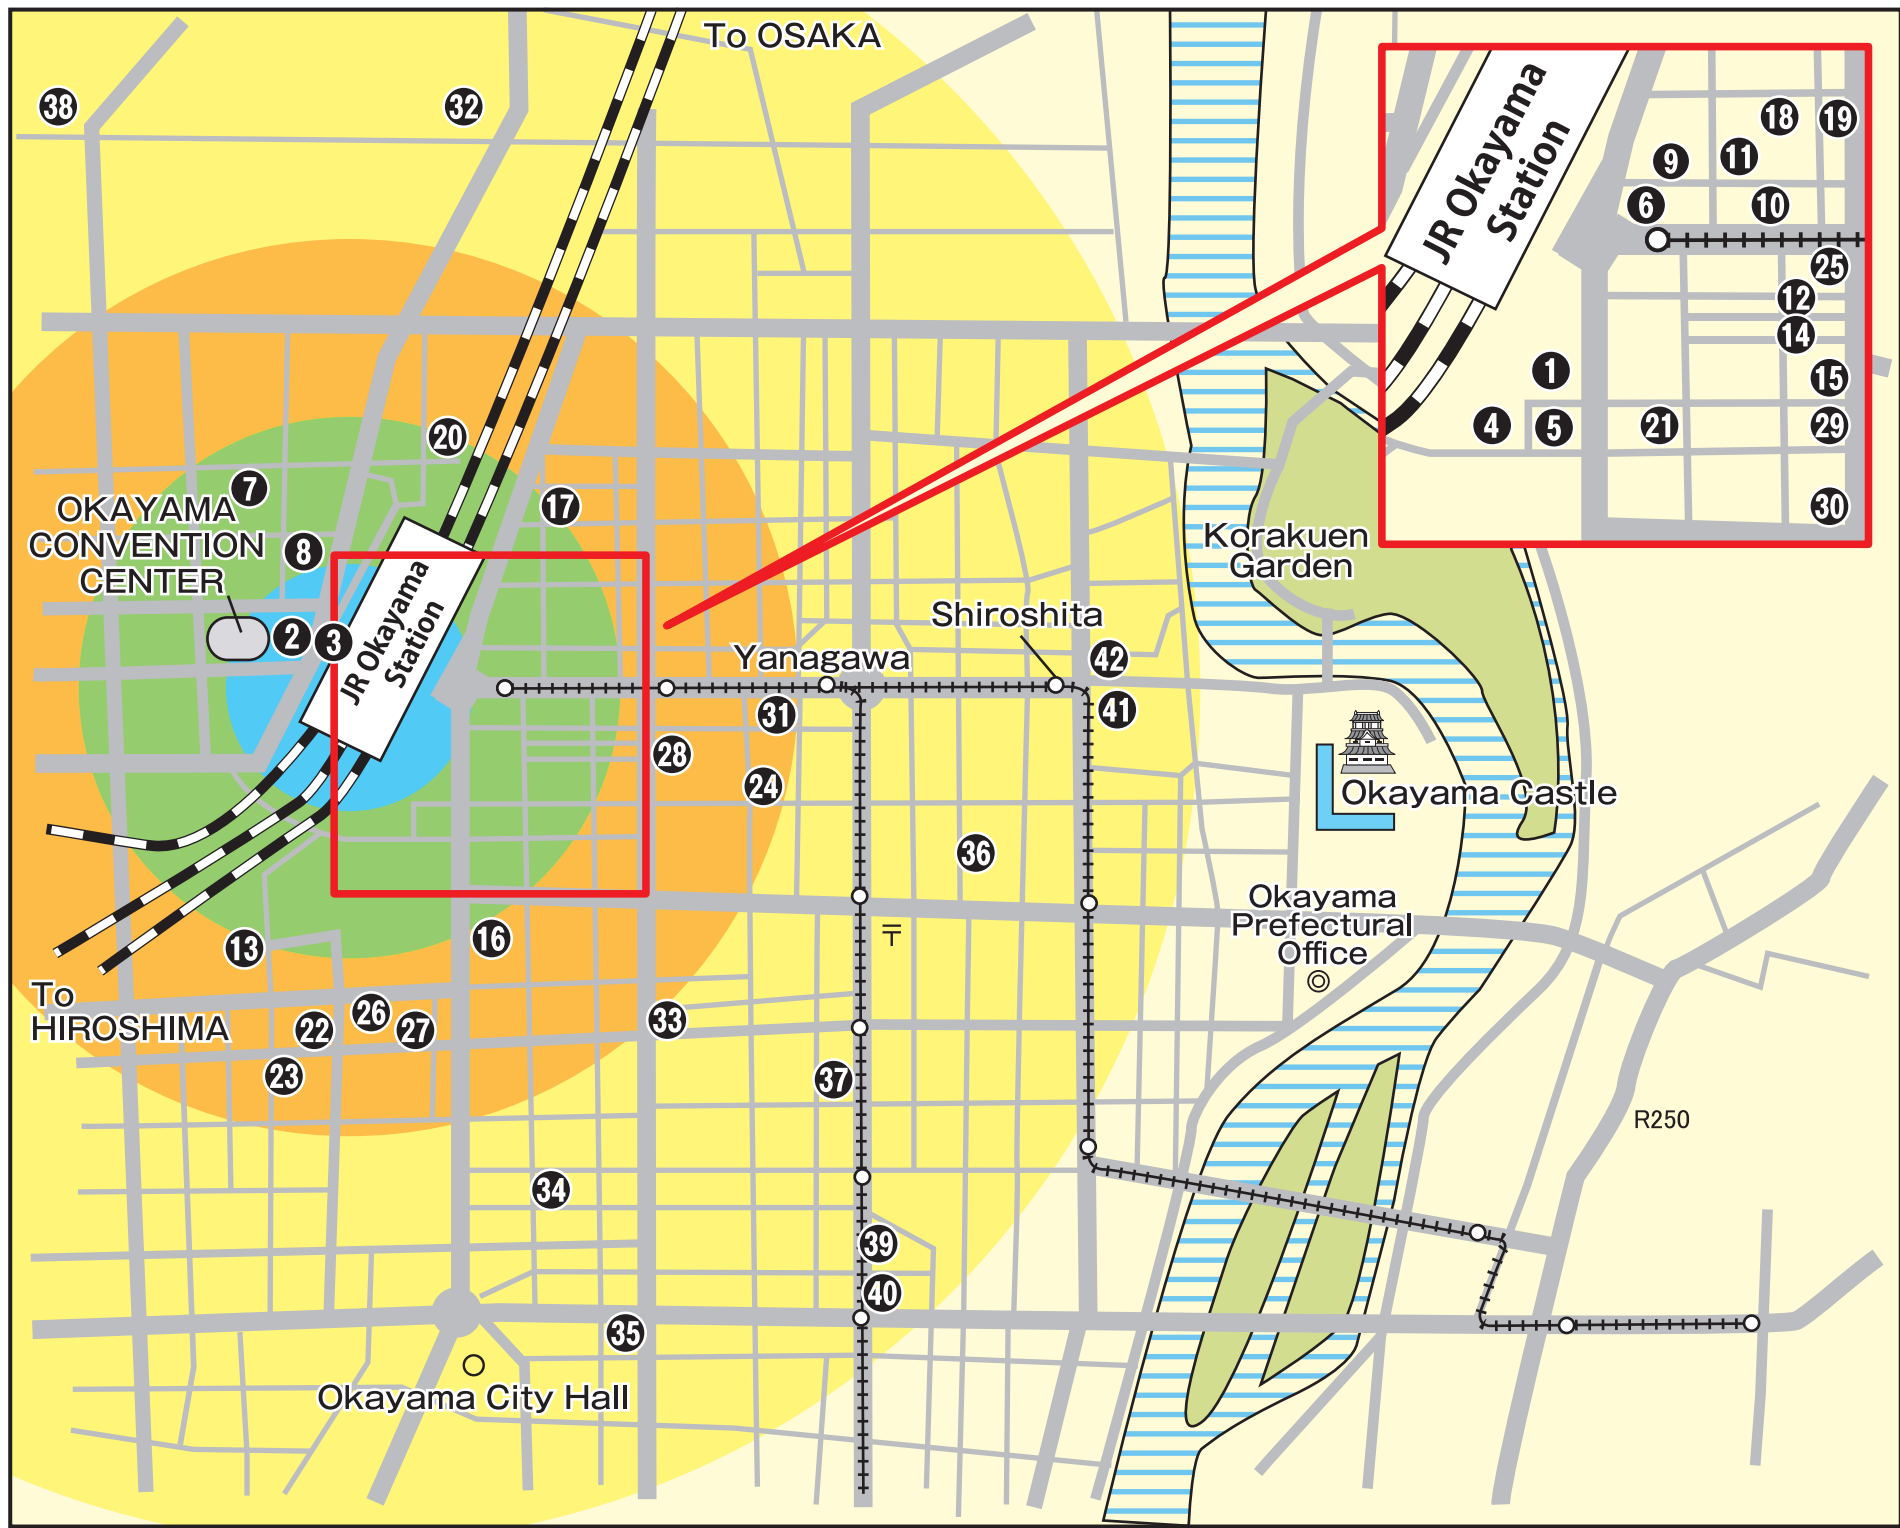

Okayama City Area Map

■ Venue direct connection area
 ■ Near the venue (3~5 minutes on foot)
 ■ Around the venue (5~10 minutes on foot)
 ■ Okayama City Center (10minutes or more on foot / or car movement)

- ① Hotel Granvia Okayama
- ② ANA Crown Plaza Hotel Okayama
- ③ Viainn Okayama
- ④ Mitsui Garden Hotel Okayama
- ⑤ Hotel Trend Okayama
- ⑥ Daiwa Roynet Hotel Okayama-Ekimae
- ⑦ Hotel Livemax Okayama-West
- ⑧ Toyoko-Inn Okayamaeki Nishiguchihiroba
- ⑨ Sauna&Capsule Hotel Hollywood Ekimae
- ⑩ Hotel Abest Grande Okayama
- ⑪ Toyoko-Inn Okayamaeki Higashiguchi
- ⑫ Benefithotel Honmachi
- ⑬ Apahotel Okayama-ekima
- ⑭ Regalo Hotel Okayama
- ⑮ Okayama Business Hotel Annex
- ⑯ Hotel Areaone Okayama
- ⑰ Sun Peach OKAYAMA
- ⑱ Okayama Green Hotel
- ⑲ Benefithotel Okayama Ekimae
- ⑳ Toyoko-Inn Okayamaeki Nishiguchimigi
- ㉑ BusinessHotel Shinko

- ㉒ Hotel Mielparque OKAYAMA
- ㉓ Okayama City Hotel Kuwatacho
- ㉔ City Hotel Ikeda
- ㉕ Washington Hotel Plaza Okayama
- ㉖ Purity Makibi
- ㉗ Ark Hotel Okayama
- ㉘ Koraku Hotel
- ㉙ Hotel Livemax Okayama
- ㉚ Hotel Maira
- ㉛ Business Hotel Okayama Sunshine
- ㉜ Okayama Royal Hotel
- ㉝ Central Hotel Okayama
- ㉞ Sauna&Capsule Inn Okayama
- ㉟ Abis Inn Okayama
- ㊱ Okayama View Hotel
- ㊲ Okayama Square Hotel
- ㊳ Fukujuuso
- ㊴ Okayama Universal Hotel Second Annex
- ㊵ Hotel Repose Okayama
- ㊶ Comfort Hotel Okayama
- ㊷ Hotel Excel Okayama