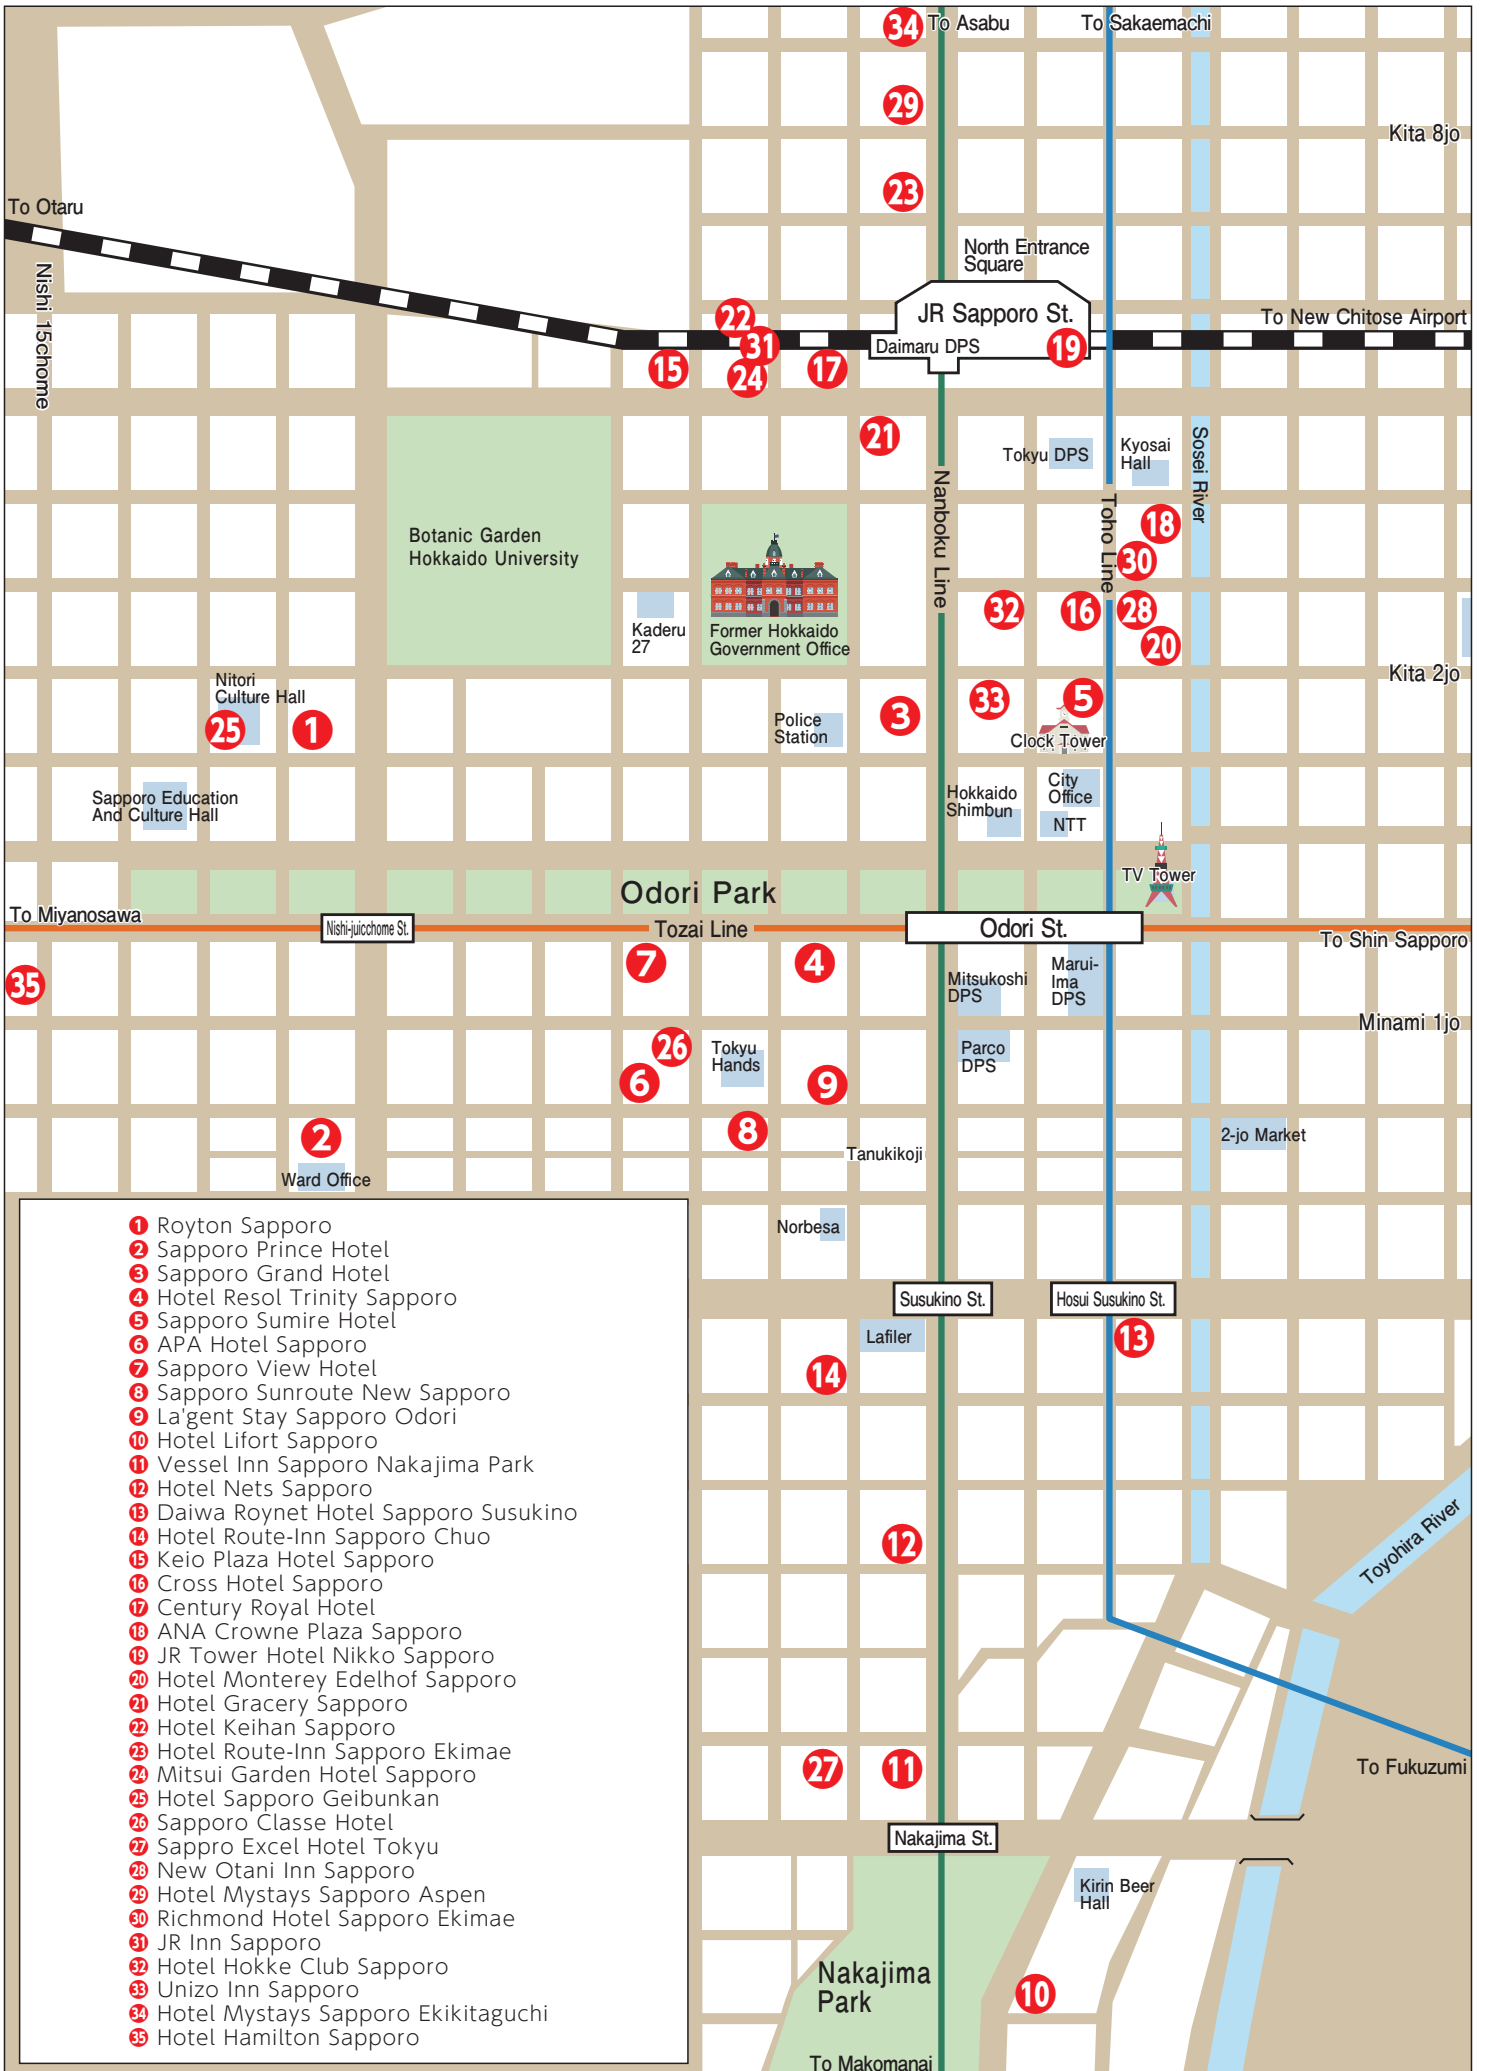

# Hotel Map

- 1 Royton Sapporo
- 2 Sapporo Prince Hotel
- 3 Sapporo Grand Hotel
- 4 Hotel Resol Trinity Sapporo
- 5 Sapporo Sumire Hotel
- 6 APA Hotel Sapporo
- 7 Sapporo View Hotel
- 8 Sapporo Sunroute New Sapporo
- 9 La'gent Stay Sapporo Odori
- 10 Hotel Lifort Sapporo
- 11 Vessel Inn Sapporo Nakajima Park
- 12 Hotel Nets Sapporo
- 13 Daiwa Roynet Hotel Sapporo Susukino
- 14 Hotel Route-Inn Sapporo Chuo
- 15 Keio Plaza Hotel Sapporo
- 16 Cross Hotel Sapporo
- 17 Century Royal Hotel
- 18 ANA Crowne Plaza Sapporo
- 19 JR Tower Hotel Nikko Sapporo
- 20 Hotel Monterey Edelhof Sapporo
- 21 Hotel Gracery Sapporo
- 22 Hotel Keihan Sapporo
- 23 Hotel Route-Inn Sapporo Ekimae
- 24 Mitsui Garden Hotel Sapporo
- 25 Hotel Sapporo Geibunkan
- 26 Sapporo Classe Hotel
- 27 Sapporo Excel Hotel Tokyu
- 28 New Otani Inn Sapporo
- 29 Hotel Mystays Sapporo Aspen
- 30 Richmond Hotel Sapporo Ekimae
- 31 JR Inn Sapporo
- 32 Hotel Hokke Club Sapporo
- 33 Unizo Inn Sapporo
- 34 Hotel Mystays Sapporo Ekikitaguchi
- 35 Hotel Hamilton Sapporo